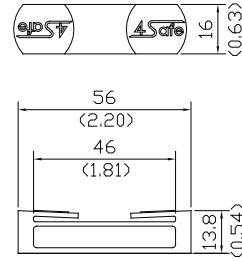

Miscellaneous

Plastic Webbing Collector

A8011BB

- Plastic Webbing Collector
- Weight: 7g

A8011CB

- Plastic Webbing Collector
- Weight: 4g

A8003AF

- Plastic Webbing Collector
- Weight: 2.5g

Plastic Back Pad

A8011AE

- Plastic Back Pad
- Weight: 29.5g

A8011DE

- Plastic Back Pad
- Weight: 27g

Plastic Webbing Guide

A6010AX

- Plastic Webbing Guide
- Weight: 16.5g