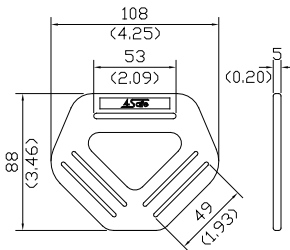

Miscellaneous

Plastic Webbing Collector

A8011BB

- Plastic Webbing Collector
- Weight: 7g

A8011CB

- Plastic Webbing Collector
- Weight: 4g

A8003AF

- Plastic Webbing Collector
- Weight: 2.5g

Plastic Back Pad

A8011AE

- Plastic Back Pad
- Weight: 29.5g

A8011DE

- Plastic Back Pad
- Weight: 27g

Plastic Webbing Guide

A6010AX

- Plastic Webbing Guide
- Weight: 16.5g