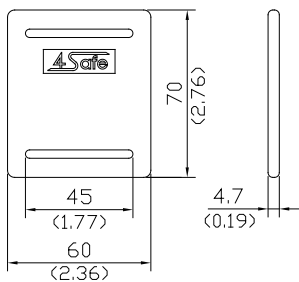

Plastic Back Pad

A8011AE

- Plastic Back Pad
- Weight: 29.5g

A8011DE

- Plastic Back Pad
- Weight: 27g

Plastic Webbing Guide

A6010AX

- Plastic Webbing Guide
- Weight: 16.5g