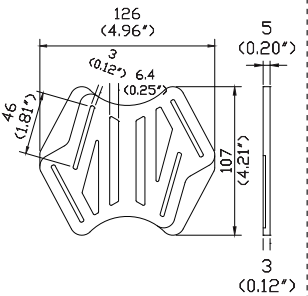

Miscellaneous

Plastic Webbing Collector

A8011BB

- Plastic Webbing Collector
- Weight: 7g

A8011CB

- Plastic Webbing Collector
- Weight: 4g

A8003AF

- Plastic Webbing Collector
- Weight: 2.5g

Plastic Back Pad

A8011AE

- Plastic Back Pad
- Weight: 29.5g

A8011DE

- Plastic Back Pad
- Weight: 27g

Plastic Webbing Guide

A6010AX

- Plastic Webbing Guide
- Weight: 16.5g