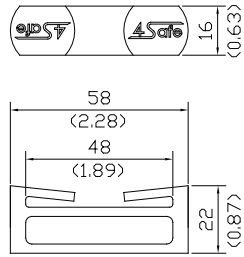

Miscellaneous

Plastic Webbing Collector

A8011BB

- Plastic Webbing Collector
- Weight: 7g

A8011CB

- Plastic Webbing Collector
- Weight: 4g

A8003AF

- Plastic Webbing Collector
- Weight: 2.5g

Plastic Back Pad

A8011AE

- Plastic Back Pad
- Weight: 29.5g

A8011DE

- Plastic Back Pad
- Weight: 27g

Plastic Webbing Guide

A6010AX

- Plastic Webbing Guide
- Weight: 16.5g