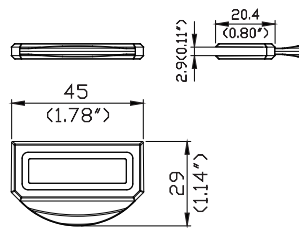

Miscellaneous

Plastic Webbing Collector

A8011BB

- Plastic Webbing Collector
- Weight: 7g

A8011CB

- Plastic Webbing Collector
- Weight: 4g

A8003AF

- Plastic Webbing Collector
- Weight: 2.5g

Plastic Back Pad

A8011AE

- Plastic Back Pad
- Weight: 29.5g

A8011DE

- Plastic Back Pad
- Weight: 27g

Plastic Webbing Guide

A6010AX

- Plastic Webbing Guide
- Weight: 16.5g