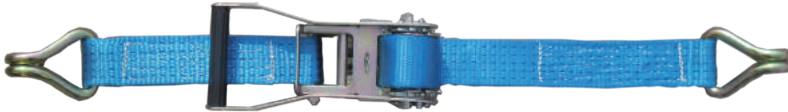

2" Ratchet Strap

- 2" A2008AB Ratchet with Flat Hook
- B/S: 10,000 lbs
- Available in 30' length

End Fitting Options

Wire J Hook

2" Ratchet Strap

- 2" A2025AA Ratchet with Flat Hook
- B/S: 10,000 lbs
- Available in 30' length

End Fitting Options

Wire J Hook

Ratchet Strap

2" Ratchet Strap

- 2" A2033BC Ratchet with Flat Hook
- B/S: 10,000 lbs
- Available in different length

End Fitting Options

Wire J Hook

- 2" A2015BB with Wire J Hook
- B/S: 5,000 kgs
- Available in different length

- 2" A2016AB Ratchet with Wire J Hook
- B/S: 5,000 kgs
- Available in different length

- 2" A2025AA Ratchet with Wire J Hook
- B/S: 5,000 kgs
- Available in different length

3" Ratchet Strap

- 3" A2301BA Ratchet with Flat Hook
- B/S: 1,5000 lbs
- Also available in different length

End Fitting Options

Wire J Hook

Chain & Hook

4" Ratchet Strap

- 4" A2404AA Ratchet with Flat Hook
- B/S: 1,5000 lbs
- Also available in different length

End Fitting Options

Wire J Hook

Chain & Hook