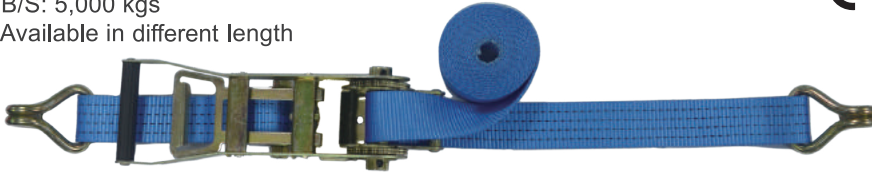

2" Ratchet Strap

- 2" A2008AB Ratchet with Flat Hook
- B/S: 10,000 lbs
- Available in 30' length

End Fitting Options

Wire J Hook

2" Ratchet Strap

- 2" A2025AA Ratchet with Flat Hook
- B/S: 10,000 lbs
- Available in 30' length

End Fitting Options

Wire J Hook

Ratchet Strap

2" Ratchet Strap

- 2" A2033BC Ratchet with Flat Hook
- B/S: 10,000 lbs
- Available in different length

End Fitting Options

Wire J Hook

- 2" A2015BB with Wire J Hook
- B/S: 5,000 kgs
- Available in different length

- 2" A2016AB Ratchet with Wire J Hook
- B/S: 5,000 kgs
- Available in different length

- 2" A2025AA Ratchet with Wire J Hook
- B/S: 5,000 kgs
- Available in different length

3" Ratchet Strap

- 3" A2301BA Ratchet with Flat Hook
- B/S: 1,5000 lbs
- Also available in different length

End Fitting Options

Wire J Hook

Chain & Hook

4" Ratchet Strap

- 4" A2404AA Ratchet with Flat Hook
- B/S: 1,5000 lbs
- Also available in different length

End Fitting Options

Wire J Hook

Chain & Hook