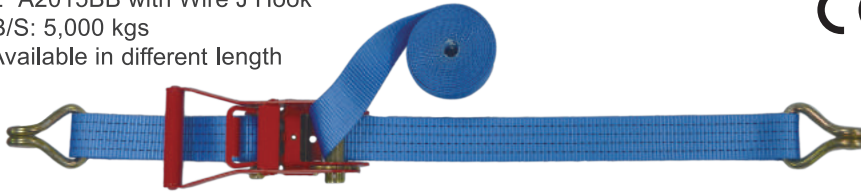

2" Ratchet Strap

- 2" A2008AB Ratchet with Flat Hook
- B/S: 10,000 lbs
- Available in 30' length

End Fitting Options

Wire J Hook

2" Ratchet Strap

- 2" A2025AA Ratchet with Flat Hook
- B/S: 10,000 lbs
- Available in 30' length

End Fitting Options

Wire J Hook

Ratchet Strap

2" Ratchet Strap

- 2" A2033BC Ratchet with Flat Hook
- B/S: 10,000 lbs
- Available in different length

End Fitting Options

Wire J Hook

- 2" A2015BB with Wire J Hook
- B/S: 5,000 kgs
- Available in different length

- 2" A2016AB Ratchet with Wire J Hook
- B/S: 5,000 kgs
- Available in different length

- 2" A2025AA Ratchet with Wire J Hook
- B/S: 5,000 kgs
- Available in different length

3" Ratchet Strap

- 3" A2301BA Ratchet with Flat Hook
- B/S: 1,5000 lbs
- Also available in different length

End Fitting Options

Wire J Hook

Chain & Hook

4" Ratchet Strap

- 4" A2404AA Ratchet with Flat Hook
- B/S: 1,5000 lbs
- Also available in different length

End Fitting Options

Wire J Hook

Chain & Hook