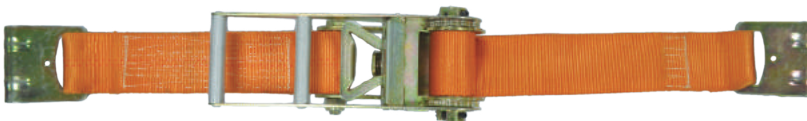

End Fitting Options

Wire J Hook

Ratchet Strap

2" Ratchet Strap

- 2" A2033BC Ratchet with Flat Hook
- B/S: 10,000 lbs
- Available in different length

End Fitting Options

Wire J Hook

- 2" A2015BB with Wire J Hook
- B/S: 5,000 kgs
- Available in different length

- 2" A2016AB Ratchet with Wire J Hook
- B/S: 5,000 kgs
- Available in different length

- 2" A2025AA Ratchet with Wire J Hook
- B/S: 5,000 kgs
- Available in different length

3" Ratchet Strap

- 3" A2301BA Ratchet with Flat Hook
- B/S: 1,5000 lbs
- Also available in different length

End Fitting Options

Wire J Hook

Chain & Hook

4" Ratchet Strap

- 4" A2404AA Ratchet with Flat Hook
- B/S: 1,5000 lbs
- Also available in different length

End Fitting Options

Wire J Hook

Chain & Hook