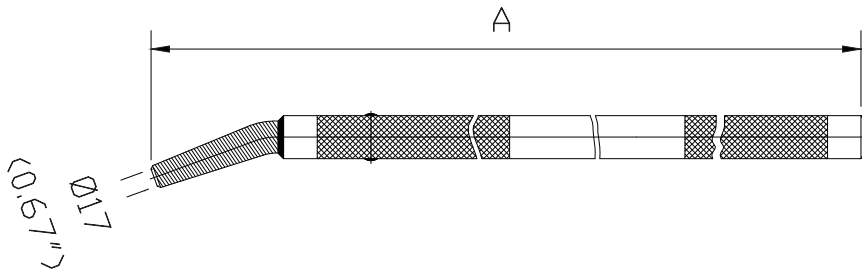

Winch Bar

Standard Winch Bar

A7100AE - Length : 35"
- Painted/ Chrome

P/N	A(Length)
A7100AA	33"
A7100AE	35"
A7100CA	37"
A7100DA	40"

Combination Winch Bar Box Type End

A7200AA - Length : 33"
- Painted/ Chrome

P/N	A(Length)
A7200EB	32"
A7200AA	33"
A7200BA	35"
A7200CA	37"
A7200CB	37"
A7200DA	37"