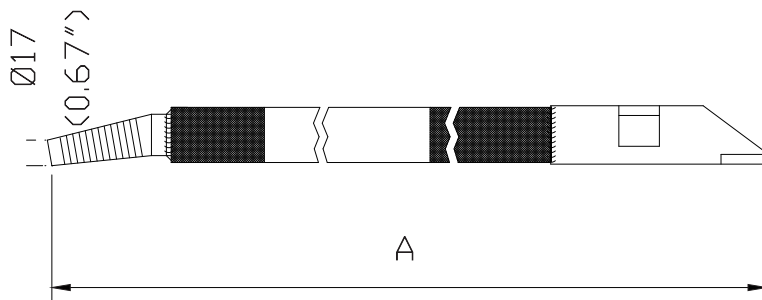

Winch Bar

Standard Winch Bar

A7100AE - Length : 35"
- Painted/ Chrome

P/N	A(Length)
A7100AA	33"
A7100AE	35"
A7100CA	37"
A7100DA	40"

Combination Winch Bar Box Type End

A7200AA - Length : 33"
- Painted/ Chrome

P/N	A(Length)
A7200EB	32"
A7200AA	33"
A7200BA	35"
A7200CA	37"
A7200CB	37"
A7200DA	37"