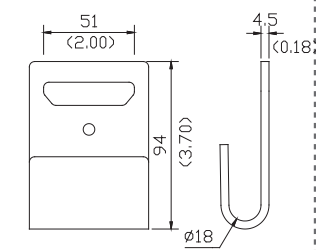

- 51mm
- B/S: 4,500kgs
- 331g

A3005AD

- 51mm
- B/S: 2,500kgs
- 329g

A3005AC

- 50mm
- B/S: 4,500kgs
- 312g

A3005AB

- 51mm
- B/S: 4,500kgs
- 305g

A3005AG

- 51mm
- B/S: 4,500kgs
- 305g

A3005AN

- 51mm
- B/S: 4,500kgs
- 325g

Hardware

Flat Hook

Flat Hook 2"

A3035AA

A3035AA

- 56mm
- B/S: 6,000kgs
- 436g

A3034AB

- 56mm
- B/S: 6,000kgs
- 427g

A3035AC

- 56mm
- B/S: 6,000kgs
- 436g

A3035AD

- 55mm
- B/S: 7,363kgs
- 436g

A3005AF