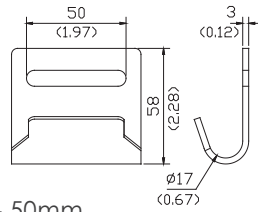

A3504AF

- 46mm
- B/S: 2,270kgs
- 104g

A3025AB

A3025AB

- 47mm
- B/S: 3,000kgs
- 167g

Flat Hook

Flat Hook 2"

A3005AK

A3005AJ

- 50mm
- B/S: 780kgs
- SUS304
- 120g

A3005AK

- 50mm
- B/S: 1,500kgs
- 120g

A3504AH

- 51mm
- B/S: 7,363kgs
- 123g

A3504AM

- 51mm
- B/S: 3,000kgs
- 72g

A3504AK

- 51mm
- B/S: 3,000kgs
- 78g

A3504AI

- 51mm
- B/S: 3,300kgs
- 84g

A3510AA

A3510AA

- 50mm
- B/S: 5,000kgs
- 519g

A3510AB

- 68.8mm
- B/S: 6,800kgs
- 535g

A3015AB

- 68.8mm
- B/S: 6,800kgs
- 473g