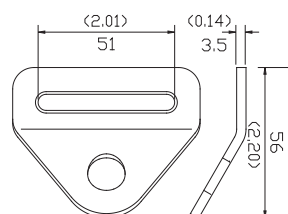

A3005AJ

- 50mm
- B/S: 780kgs
- SUS304
- 120g

A3005AK

- 50mm
- B/S: 1,500kgs
- 120g

A3504AH

- 51mm
- B/S: 7,363kgs
- 123g

A3504AM

- 51mm
- B/S: 3,000kgs
- 72g

A3504AK

- 51mm
- B/S: 3,000kgs
- 78g

A3504AI

- 51mm
- B/S: 3,300kgs
- 84g

A3510AA

A3510AA

- 50mm
- B/S: 5,000kgs
- 519g

A3510AB