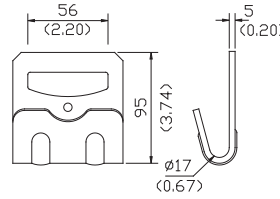

- 51mm
- B/S: 4,500kgs
- 331g

A3005AD

- 51mm
- B/S: 2,500kgs
- 329g

A3005AC

- 50mm
- B/S: 4,500kgs
- 312g

A3005AB

- 51mm
- B/S: 4,500kgs
- 305g

A3005AG

- 51mm
- B/S: 4,500kgs
- 305g

A3005AN

- 51mm
- B/S: 4,500kgs
- 325g

Hardware

Flat Hook

Flat Hook 2"

A3035AA

A3035AA

- 56mm
- B/S: 6,000kgs
- 436g

A3034AB

- 56mm
- B/S: 6,000kgs
- 427g

A3035AC

- 56mm
- B/S: 6,000kgs
- 436g

A3035AD

- 55mm
- B/S: 7,363kgs
- 436g

A3005AF