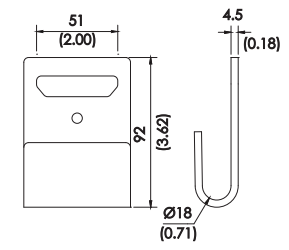

- 51mm
- B/S: 4,500kgs
- 331g

A3005AD

- 51mm
- B/S: 2,500kgs
- 329g

A3005AC

- 50mm
- B/S: 4,500kgs
- 312g

A3005AB

- 51mm
- B/S: 4,500kgs
- 305g

A3005AG

- 51mm
- B/S: 4,500kgs
- 305g

A3005AN

- 51mm
- B/S: 4,500kgs
- 325g

Hardware

Flat Hook

Flat Hook 2"

A3035AA

A3035AA

- 56mm
- B/S: 6,000kgs
- 436g

A3034AB

- 56mm
- B/S: 6,000kgs
- 427g

A3035AC

- 56mm
- B/S: 6,000kgs
- 436g

A3035AD

- 55mm
- B/S: 7,363kgs
- 436g

A3005AF