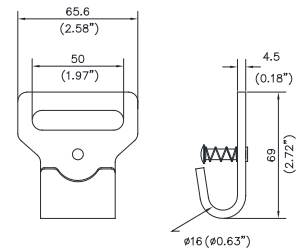

A3025AK

- 50mm
- B/S: 3,000kgs
- 157.3g