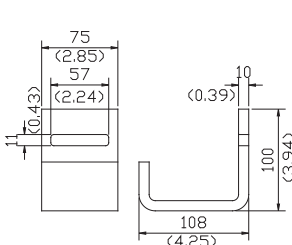

- 56mm
- B/S: 6,000kgs
- 436g

A3034AB

- 56mm
- B/S: 6,000kgs
- 427g

A3035AC

- 56mm
- B/S: 6,000kgs
- 436g

A3035AD

- 55mm
- B/S: 7,363kgs
- 436g

A3005AF

A3005AF

- 51mm
- B/S: 7,363kgs
- 1,357g

A3005AM

- 51mm
- B/S: 7,363kgs
- 1,500g

A3005AL

- 57mm
- B/S: 7,363kgs
- 1,500g

A3015AA

A3015AA

- 68.8mm
- B/S: 6,800kgs
- 535g

A3015AB

- 68.8mm
- B/S: 6,800kgs
- 473g