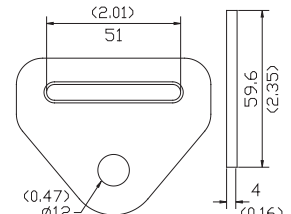

A3005AJ

- 50mm
- B/S: 780kgs
- SUS304
- 120g

A3005AK

- 50mm
- B/S: 1,500kgs
- 120g

A3504AH

- 51mm
- B/S: 7,363kgs
- 123g

A3504AM

- 51mm
- B/S: 3,000kgs
- 72g

A3504AK

- 51mm
- B/S: 3,000kgs
- 78g

A3504AI

- 51mm
- B/S: 3,300kgs
- 84g

A3510AA

A3510AA

- 50mm
- B/S: 5,000kgs
- 519g

A3510AB