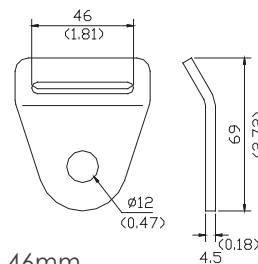

A3504AF

- 46mm
- B/S: 2,270kgs
- 104g