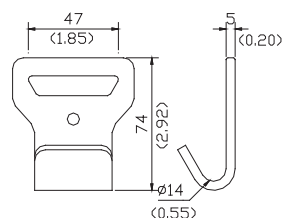

A3504AF

- 46mm
- B/S: 2,270kgs
- 104g

A3025AB

A3025AB

- 47mm
- B/S: 3,000kgs
- 167g

Flat Hook

Flat Hook 2"

A3005AK

A3005AJ

- 50mm
- B/S: 780kgs
- SUS304
- 120g

A3005AK

- 50mm
- B/S: 1,500kgs
- 120g

A3504AH

- 51mm
- B/S: 7,363kgs
- 123g

A3504AM

- 51mm
- B/S: 3,000kgs
- 72g

A3504AK

- 51mm
- B/S: 3,000kgs
- 78g

A3504AI

- 51mm
- B/S: 3,300kgs
- 84g

A3510AA

A3510AA

- 50mm
- B/S: 5,000kgs
- 519g

A3510AB