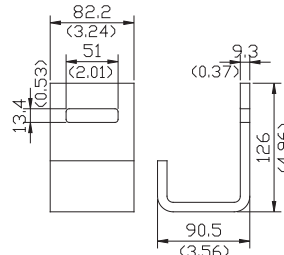

- 51mm
- B/S: 4,500kgs
- 305g

A3005AN

- 51mm
- B/S: 4,500kgs
- 325g

Hardware

Flat Hook

Flat Hook 2"

A3035AA

A3035AA

- 56mm
- B/S: 6,000kgs
- 436g

A3034AB

- 56mm
- B/S: 6,000kgs
- 427g

A3035AC

- 56mm
- B/S: 6,000kgs
- 436g

A3035AD

- 55mm
- B/S: 7,363kgs
- 436g

A3005AF

A3005AF

- 51mm
- B/S: 7,363kgs
- 1,357g

A3005AM

- 51mm
- B/S: 7,363kgs
- 1,500g

A3005AL

- 57mm
- B/S: 7,363kgs
- 1,500g

A3015AA

A3015AA

- 68.8mm
- B/S: 6,800kgs
- 535g

A3015AB

- 68.8mm
- B/S: 6,800kgs
- 473g