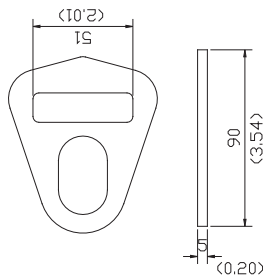

A3005AJ

- 50mm
- B/S: 780kgs
- SUS304
- 120g

A3005AK

- 50mm
- B/S: 1,500kgs
- 120g

A3504AH

- 51mm
- B/S: 7,363kgs
- 123g

A3504AM

- 51mm
- B/S: 3,000kgs
- 72g

A3504AK

- 51mm
- B/S: 3,000kgs
- 78g

A3504AI

- 51mm
- B/S: 3,300kgs
- 84g

A3510AA

A3510AA

- 50mm
- B/S: 5,000kgs
- 519g

A3510AB

- 68.8mm
- B/S: 6,800kgs
- 535g

A3015AB

- 68.8mm
- B/S: 6,800kgs
- 473g