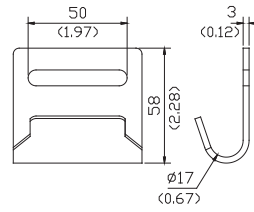

A3005AJ

- 50mm
- B/S: 780kgs
- SUS304
- 120g

A3005AK

- 50mm
- B/S: 1,500kgs
- 120g

A3504AH

- 51mm
- B/S: 7,363kgs
- 123g

A3504AM

- 51mm
- B/S: 3,000kgs
- 72g

A3504AK

- 51mm
- B/S: 3,000kgs
- 78g

A3504AI

- 51mm
- B/S: 3,300kgs
- 84g

A3510AA

A3510AA

- 50mm
- B/S: 5,000kgs
- 519g

A3510AB

- 68.8mm
- B/S: 6,800kgs
- 535g

A3015AB

- 68.8mm
- B/S: 6,800kgs
- 473g