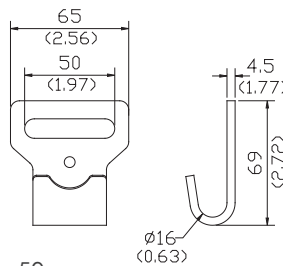

A3025AL

- 50mm
- B/S: 3,000kgs
- 151g