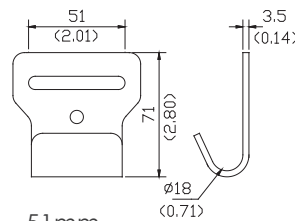

A3504AK

- 51mm
- B/S: 3,000kgs
- 78g

A3504AI

- 51mm
- B/S: 3,300kgs
- 84g

A3510AA

A3510AA

- 50mm
- B/S: 5,000kgs
- 519g

A3510AB

- 52mm
- B/S: 5,000kgs
- 500g

Flat Hook

Flat Hook 2"

A3045AA

A3045AA

- 51mm
- B/S: 2,500kgs
- 150g

A3045AE

- 51mm
- B/S: 2,500kgs
- 150g