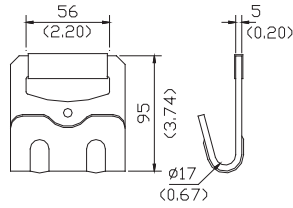

- 51mm
- B/S: 4,500kgs
- 331g

A3005AD

- 51mm
- B/S: 2,500kgs
- 329g

A3005AC

- 50mm
- B/S: 4,500kgs
- 312g

A3005AB

- 51mm
- B/S: 4,500kgs
- 305g

A3005AG

- 51mm
- B/S: 4,500kgs
- 305g

A3005AN

- 51mm
- B/S: 4,500kgs
- 325g

Hardware

Flat Hook

Flat Hook 2"

A3035AA

A3035AA

- 56mm
- B/S: 6,000kgs
- 436g

A3034AB

- 56mm
- B/S: 6,000kgs
- 427g

A3035AC

- 56mm
- B/S: 6,000kgs
- 436g

A3035AD

- 55mm
- B/S: 7,363kgs
- 436g

A3005AF