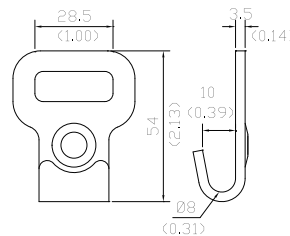

Flat Hook

Flat Hook 1"

A3504AA

A3504AA

- 26mm
- B/S: 1,000kgs
- 32g

A3504AQ

- 29mm
- B/S: 1,000kgs
- 47g

A3055AA

A3055AA

- 28.5mm
- B/S: 1,500kgs
- 57g

A3055AB

- 28.5mm
- B/S: 1,500kgs
- 57g

Flat Hook 1 3/4"

A3504AD

A3504AD

- 46mm
- B/S: 2,270kgs
- 98g

A3005AJ

- 50mm
- B/S: 780kgs
- SUS304
- 120g

A3005AK

- 50mm
- B/S: 1,500kgs
- 120g

A3504AH

- 51mm
- B/S: 7,363kgs
- 123g

A3504AM

- 51mm
- B/S: 3,000kgs
- 72g

A3504AK

- 51mm
- B/S: 3,000kgs
- 78g

A3504AI

- 51mm
- B/S: 3,300kgs
- 84g

A3510AA

A3510AA

- 50mm
- B/S: 5,000kgs
- 519g

A3510AB