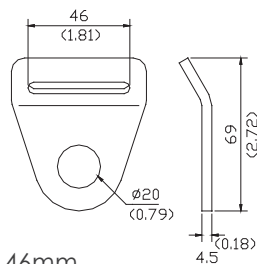

Flat Hook

Flat Hook 1"

A3504AA

A3504AA

- 26mm
- B/S: 1,000kgs
- 32g

A3504AQ

- 29mm
- B/S: 1,000kgs
- 47g

A3055AA

A3055AA

- 28.5mm
- B/S: 1,500kgs
- 57g

A3055AB

- 28.5mm
- B/S: 1,500kgs
- 57g

Flat Hook 1 3/4"

A3504AD

A3504AD

- 46mm
- B/S: 2,270kgs
- 98g

- 68.8mm
- B/S: 6,800kgs
- 535g

A3015AB

- 68.8mm
- B/S: 6,800kgs
- 473g