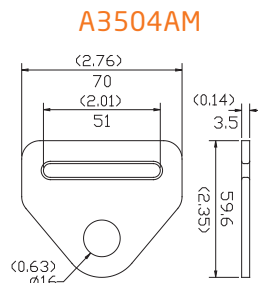

Flat Hook

Flat Hook 1"

A3504AA

A3504AA

- 26mm
- B/S: 1,000kgs
- 32g

A3504AQ

- 29mm
- B/S: 1,000kgs
- 47g

A3055AA

A3005AJ

- 50mm
- B/S: 780kgs
- SUS304
- 120g

A3005AK

- 50mm
- B/S: 1,500kgs
- 120g

A3504AH

- 51mm
- B/S: 7,363kgs
- 123g

A3504AM

- 51mm
- B/S: 3,000kgs
- 72g

A3504AK

- 51mm
- B/S: 3,000kgs
- 78g

A3504AI

- 51mm
- B/S: 3,300kgs
- 84g

A3510AA

A3510AA

- 50mm
- B/S: 5,000kgs
- 519g

A3510AB

- 68.8mm
- B/S: 6,800kgs
- 535g

A3015AB

- 68.8mm
- B/S: 6,800kgs
- 473g