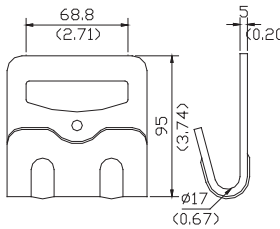

- 56mm
- B/S: 6,000kgs
- 436g

A3034AB

- 56mm
- B/S: 6,000kgs
- 427g

A3035AC

- 56mm
- B/S: 6,000kgs
- 436g

A3035AD

- 55mm
- B/S: 7,363kgs
- 436g

A3005AF

A3005AF

- 51mm
- B/S: 7,363kgs
- 1,357g

A3005AM

- 51mm
- B/S: 7,363kgs
- 1,500g

A3005AL

- 57mm
- B/S: 7,363kgs
- 1,500g

A3015AA

A3015AA

- 68.8mm
- B/S: 6,800kgs
- 535g

A3015AB

- 68.8mm
- B/S: 6,800kgs
- 473g