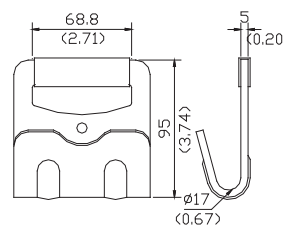

- 51mm
- B/S: 4,500kgs
- 305g

A3005AN

- 51mm
- B/S: 4,500kgs
- 325g

Hardware

Flat Hook

Flat Hook 2"

A3035AA

A3035AA

- 56mm
- B/S: 6,000kgs
- 436g

A3034AB

- 56mm
- B/S: 6,000kgs
- 427g

A3035AC

- 56mm
- B/S: 6,000kgs
- 436g

A3035AD

- 55mm
- B/S: 7,363kgs
- 436g

A3005AF

A3005AF

- 51mm
- B/S: 7,363kgs
- 1,357g

A3005AM

- 51mm
- B/S: 7,363kgs
- 1,500g

A3005AL

- 57mm
- B/S: 7,363kgs
- 1,500g

A3015AA

A3015AA

- 68.8mm
- B/S: 6,800kgs
- 535g

A3015AB

- 68.8mm
- B/S: 6,800kgs
- 473g