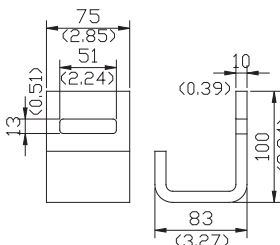

- 51mm
- B/S: 4,500kgs
- 305g

A3005AN

- 51mm
- B/S: 4,500kgs
- 325g

Hardware

Flat Hook

Flat Hook 2"

A3035AA

A3035AA

- 56mm
- B/S: 6,000kgs
- 436g

A3034AB

- 56mm
- B/S: 6,000kgs
- 427g

A3035AC

- 56mm
- B/S: 6,000kgs
- 436g

A3035AD

- 55mm
- B/S: 7,363kgs
- 436g

A3005AF

A3005AF

- 51mm
- B/S: 7,363kgs
- 1,357g

A3005AM

- 51mm
- B/S: 7,363kgs
- 1,500g

A3005AL

- 57mm
- B/S: 7,363kgs
- 1,500g

A3015AA

A3015AA

- 68.8mm
- B/S: 6,800kgs
- 535g

A3015AB

- 68.8mm
- B/S: 6,800kgs
- 473g