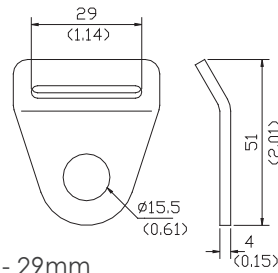

Flat Hook

Flat Hook 1"

A3504AA

A3504AA

- 26mm
- B/S: 1,000kgs
- 32g

A3504AQ

- 29mm
- B/S: 1,000kgs
- 47g

A3055AA

A3055AA

- 28.5mm
- B/S: 1,500kgs
- 57g

A3055AB

- 28.5mm
- B/S: 1,500kgs
- 57g

Flat Hook 1 3/4"

A3504AD

A3504AD

- 46mm
- B/S: 2,270kgs
- 98g

A3005AJ

- 50mm
- B/S: 780kgs
- SUS304
- 120g

A3005AK

- 50mm
- B/S: 1,500kgs
- 120g

A3504AH

- 51mm
- B/S: 7,363kgs
- 123g

A3504AM

- 51mm
- B/S: 3,000kgs
- 72g

- 68.8mm
- B/S: 6,800kgs
- 535g

A3015AB

- 68.8mm
- B/S: 6,800kgs
- 473g