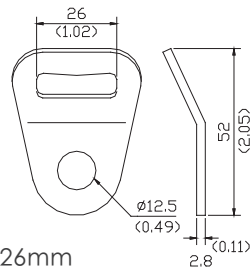

Flat Hook

Flat Hook 1"

A3504AA

A3504AA

- 26mm
- B/S: 1,000kgs
- 32g

A3504AQ

- 29mm
- B/S: 1,000kgs
- 47g

A3055AA

A3055AA

- 28.5mm
- B/S: 1,500kgs
- 57g

A3055AB

- 28.5mm
- B/S: 1,500kgs
- 57g

Flat Hook 1 3/4"

A3504AD

A3504AD

- 46mm
- B/S: 2,270kgs
- 98g

A3005AJ

- 50mm
- B/S: 780kgs
- SUS304
- 120g

A3005AK

- 50mm
- B/S: 1,500kgs
- 120g

A3504AH

- 51mm
- B/S: 7,363kgs
- 123g

A3504AM

- 51mm
- B/S: 3,000kgs
- 72g

- 68.8mm
- B/S: 6,800kgs
- 535g

A3015AB

- 68.8mm
- B/S: 6,800kgs
- 473g