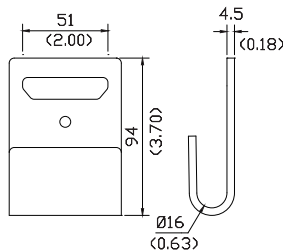

- 51mm
- B/S: 4,500kgs
- 331g

A3005AD

- 51mm
- B/S: 2,500kgs
- 329g

A3005AC

- 50mm
- B/S: 4,500kgs
- 312g

A3005AB

- 51mm
- B/S: 4,500kgs
- 305g

A3005AG

- 51mm
- B/S: 4,500kgs
- 305g

A3005AN

- 51mm
- B/S: 4,500kgs
- 325g

Hardware

Flat Hook

Flat Hook 2"

A3035AA

A3035AA

- 56mm
- B/S: 6,000kgs
- 436g

A3034AB

- 56mm
- B/S: 6,000kgs
- 427g

A3035AC

- 56mm
- B/S: 6,000kgs
- 436g

A3035AD

- 55mm
- B/S: 7,363kgs
- 436g

A3005AF