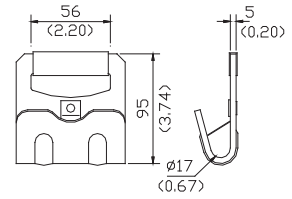

- 51mm
- B/S: 4,500kgs
- 331g

A3005AD

- 51mm
- B/S: 2,500kgs
- 329g

A3005AC

- 50mm
- B/S: 4,500kgs
- 312g

A3005AB

- 51mm
- B/S: 4,500kgs
- 305g

A3005AG

- 51mm
- B/S: 4,500kgs
- 305g

A3005AN

- 51mm
- B/S: 4,500kgs
- 325g

Hardware

Flat Hook

Flat Hook 2"

A3035AA

A3035AA

- 56mm
- B/S: 6,000kgs
- 436g

A3034AB

- 56mm
- B/S: 6,000kgs
- 427g

A3035AC

- 56mm
- B/S: 6,000kgs
- 436g

A3035AD

- 55mm
- B/S: 7,363kgs
- 436g

A3005AF