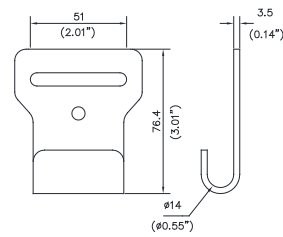

A3504AK

- 51mm
- B/S: 3,000kgs
- 78g

A3504AI

- 51mm
- B/S: 3,300kgs
- 84g

A3510AA

A3510AA

- 50mm
- B/S: 5,000kgs
- 519g

A3510AB

- 52mm
- B/S: 5,000kgs
- 500g

Flat Hook

Flat Hook 2"

A3045AA

A3045AA

- 51mm
- B/S: 2,500kgs
- 150g

A3045AE

- 51mm
- B/S: 2,500kgs
- 150g

- 51mm
- B/S: 4,500kgs
- 331g

A3005AD

- 51mm
- B/S: 2,500kgs
- 329g

A3005AC

- 50mm
- B/S: 4,500kgs
- 312g

A3005AB

- 51mm
- B/S: 4,500kgs
- 305g

A3005AG