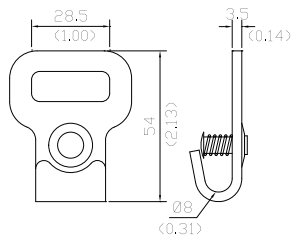

Flat Hook

Flat Hook 1"

A3504AA

A3504AA

- 26mm
- B/S: 1,000kgs
- 32g

A3504AQ

- 29mm
- B/S: 1,000kgs
- 47g

A3055AA

A3055AA

- 28.5mm
- B/S: 1,500kgs
- 57g

A3055AB

- 28.5mm
- B/S: 1,500kgs
- 57g

Flat Hook 1 3/4"

A3504AD

A3504AD

- 46mm
- B/S: 2,270kgs
- 98g

A3005AJ

- 50mm
- B/S: 780kgs
- SUS304
- 120g

A3005AK

- 50mm
- B/S: 1,500kgs
- 120g

A3504AH

- 51mm
- B/S: 7,363kgs
- 123g

A3504AM

- 51mm
- B/S: 3,000kgs
- 72g

- 68.8mm
- B/S: 6,800kgs
- 535g

A3015AB

- 68.8mm
- B/S: 6,800kgs
- 473g