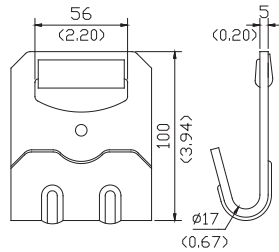

- 51mm
- B/S: 4,500kgs
- 305g

A3005AN

- 51mm
- B/S: 4,500kgs
- 325g

Hardware

Flat Hook

Flat Hook 2"

A3035AA

A3035AA

- 56mm
- B/S: 6,000kgs
- 436g

A3034AB

- 56mm
- B/S: 6,000kgs
- 427g

A3035AC

- 56mm
- B/S: 6,000kgs
- 436g

A3035AD

- 55mm
- B/S: 7,363kgs
- 436g

A3005AF

A3005AF

- 51mm
- B/S: 7,363kgs
- 1,357g

A3005AM

- 51mm
- B/S: 7,363kgs
- 1,500g

A3005AL

- 57mm
- B/S: 7,363kgs
- 1,500g

A3015AA

A3015AA

- 68.8mm
- B/S: 6,800kgs
- 535g

A3015AB

- 68.8mm
- B/S: 6,800kgs
- 473g